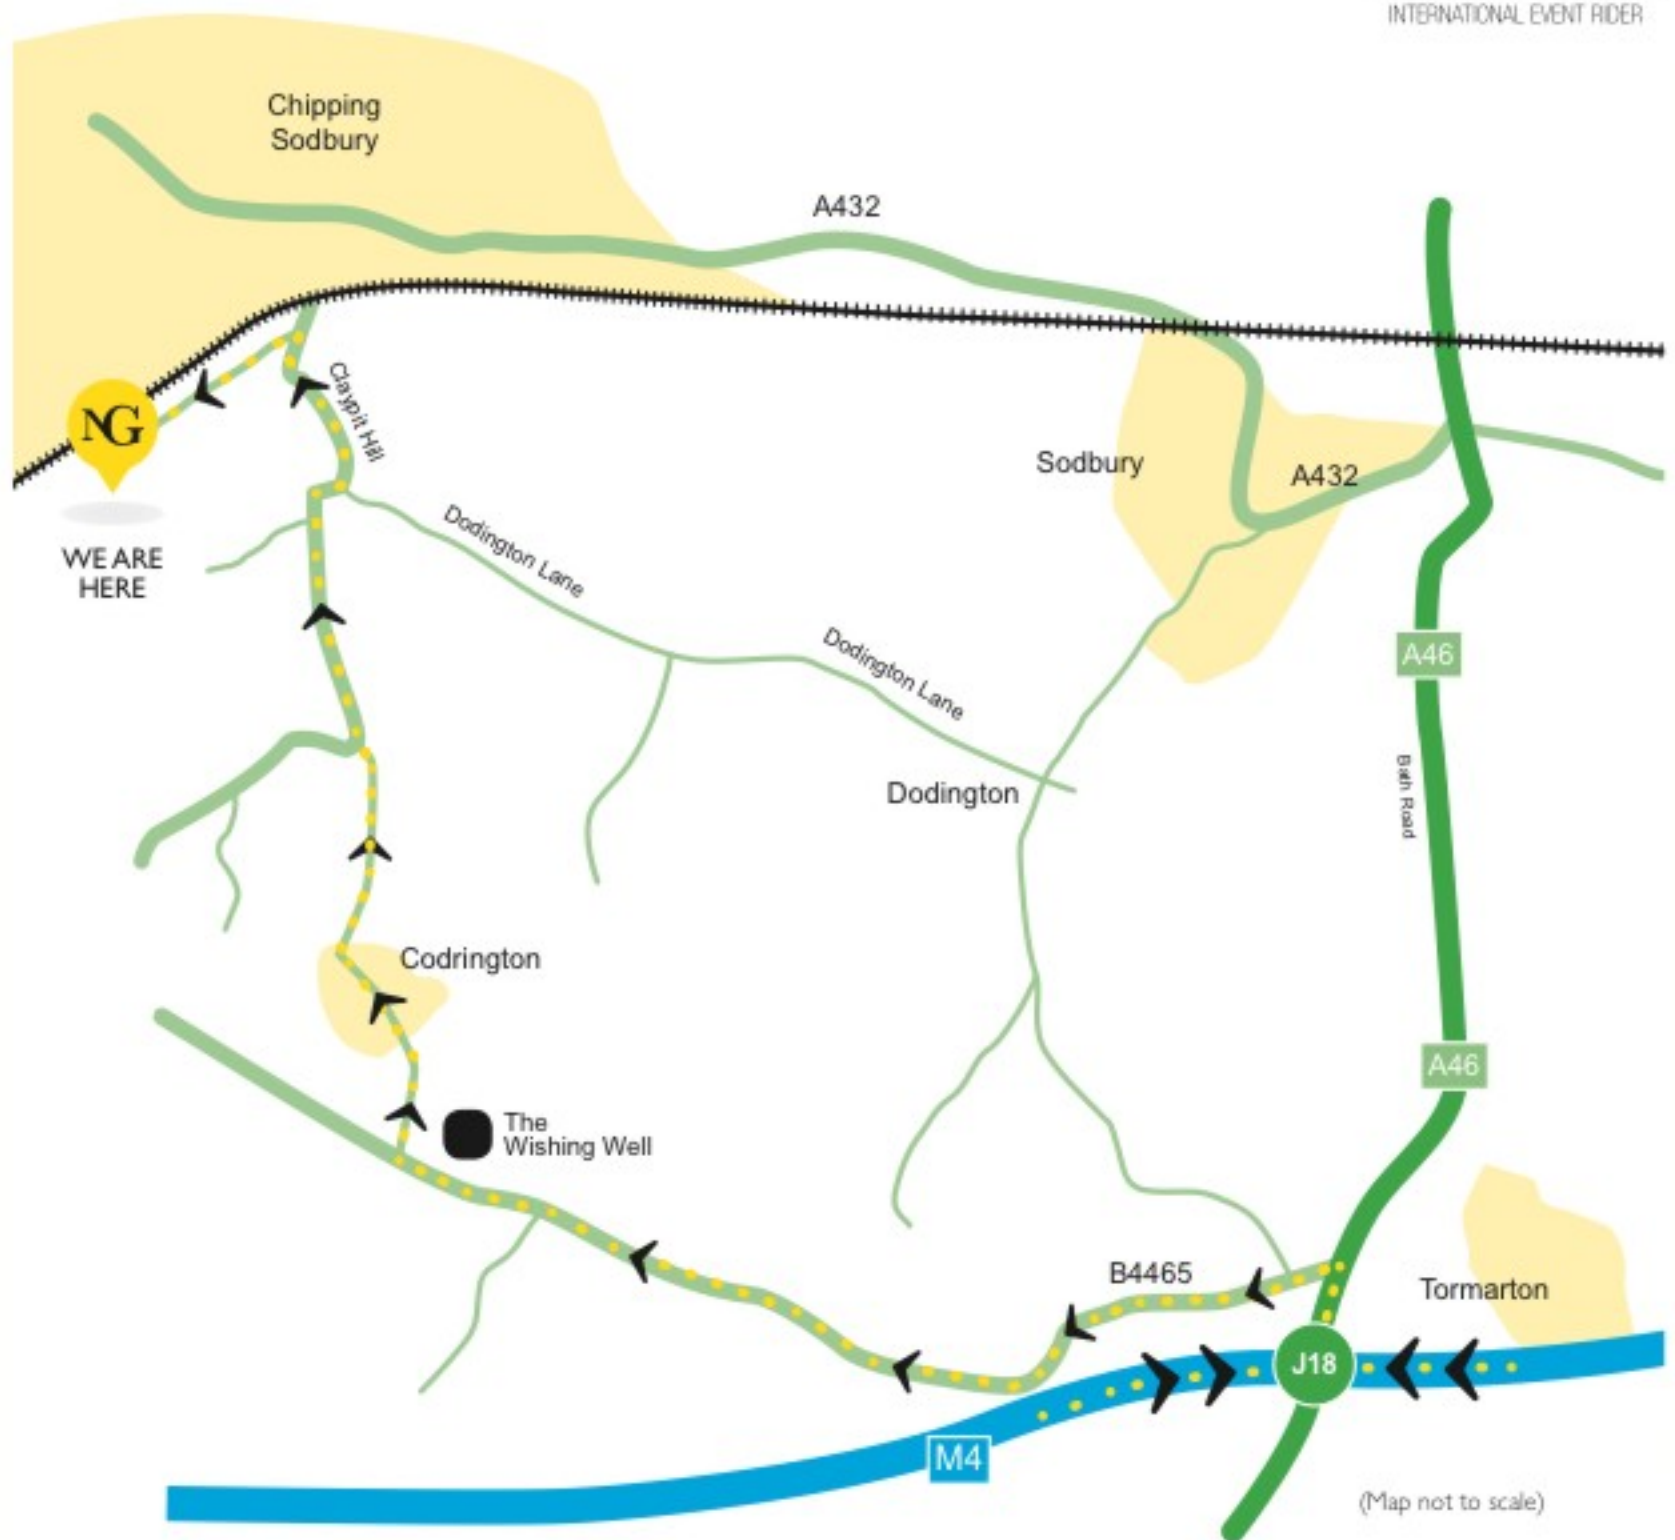

NG

NICK GAUNTLETT
INTERNATIONAL EVENT RIDER

Chescombe Farm, Dodington Road,
Chipping Sodbury, Bristol,
South Glos, BS37 6HY

SAT NAV POSTCODE: BS37 6HU

☎ 07770 373 200

E: nick@gauntlett.me.uk

www.gauntlett.me.uk